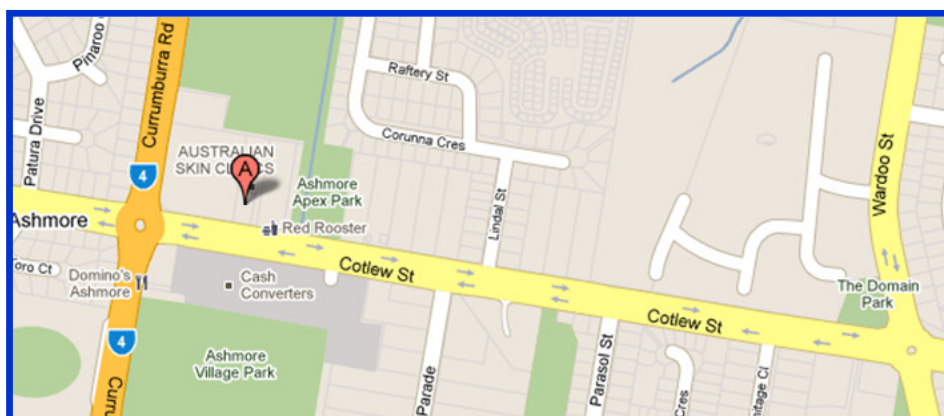

Ashmore Clinic

Level 2
153 Cotlew Street
Ashmore QLD 4214

P: 07 5527 8722
F: 07 5527 8108
E: ashmore@qha.com.au

Clinic open:
Monday - Friday

This clinic is located between Hungry Jacks and Red Rooster, opposite Ashmore Plaza shops (Woolworths). There is limited street parking and visitor parking available down the driveway. Please walk up the ramp at the front of the building to the top floor (level 2) for access to our clinic.